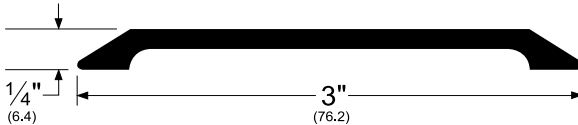

## Pemko Commercial Thresholds: Saddle Thresholds

The global leader in  
door opening solutions

151\_

AVAILABLE FINISHES: **A, B, D, G**

WIDTH: **3" (76.2 mm)**

HEIGHT: **1/4" (6.4 mm)**

**A** (Mill Finish Aluminum)