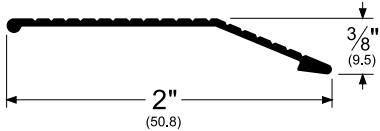

Architectural Door Accessories

ASSA ABLOY

Pemko Floor Molding, Trim & Handyshapes:
Carpet Bar-Standard

The global leader in
door opening solutions

2134_

AVAILABLE FINISHES: A, G
AVAILABLE LENGTHS: 36", 72"
WIDTH: 2" (50.8 mm)
HEIGHT: 3/8" (9.5 mm)