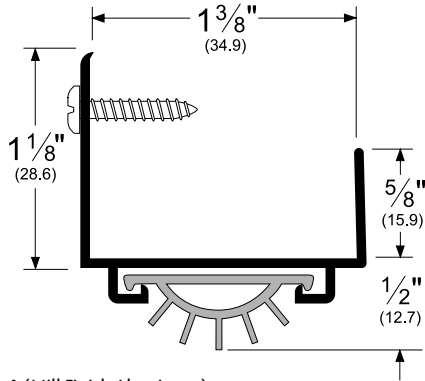

**ASSA ABLOY**

**DOOR BOTTOMS: DOOR SHOES**

**220\_V**

AVAILABLE FINISHES: A, D, G

WIDTH: 1-3/8" (34.9 mm)

PROFILE HEIGHT 1: 1-1/8" (28.6 mm) PROFILE HEIGHT 2: 5/8" (15.9 mm)

TOTAL HEIGHT WITH INSERT: 1-5/8" (41.3 mm)