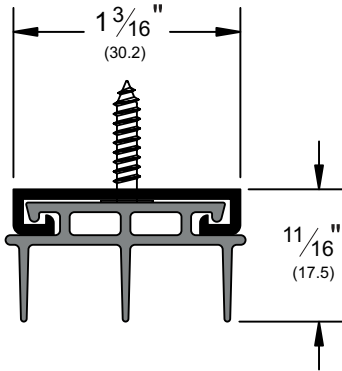

ASSA ABLOY

DOOR BOTTOMS: DOOR SHOES

2343_V

AVAILABLE FINISHES: A, D, G

AVAILABLE LENGTHS: 36", 48"

WIDTH: 1-3/16" (30.2 mm)

TOTAL HEIGHT: 11/16" (17.5 mm) - (including insert)

REPLACEMENT INSERT: EV94 (BL)