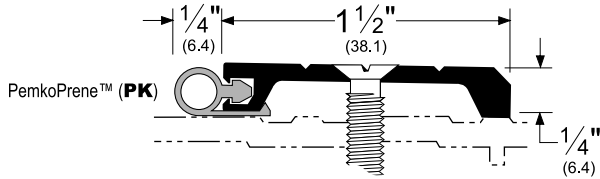

ASSA ABLOY

**COMMERCIAL THRESHOLDS:
THRESHOLD STOP STRIPS**

290_PKSTOP

Barrier-free with 1/4" saddle only.

AVAILABLE FINISHES: A, D, G

WIDTH: 1-1/2" (38.1 mm) WIDTH WITH INSERT: 1-3/4" (44.5 mm)

HEIGHT: 1/4" (6.4 mm)