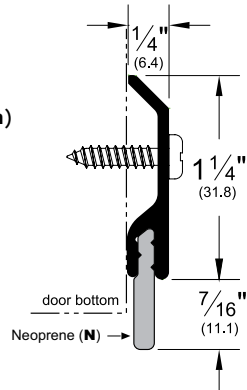

Architectural Door Accessories

ASSA ABLOY

Pemko Door Bottoms: Door Bottom Sweeps

The global leader in
door opening solutions

315_N

AVAILABLE FINISHES: B, C, D, G, SN

WIDTH: 1/4" (6.4 mm)

PROFILE HEIGHT: 1-1/4" (31.8 mm)

TOTAL HEIGHT WITH INSERT: 1-11/16" (42.9 mm)

B (Mill Finish Extruded Bronze [Brass])

C (Clear Anodized Aluminum)

D (Dark Bronze Anodized Aluminum)

G (Gold Anodized Aluminum)

SN (Satin Nickel Anodized Aluminum)