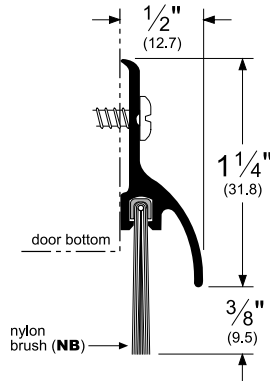

## Pemko Brush Gasketing: Aluminum Retainers with Rain Drip

The global leader in  
door opening solutions

**3452\_NB**

AVAILABLE FINISHES: **BDG, C, D, G, PW, SN**

WIDTH: **1/2" (12.7 mm)**

PROFILE HEIGHT: **1-1/4" (31.8 mm)**

HEIGHT INCLUDING BRUSH: **1-5/8" (41.3 mm)**

**BDG** (Bright Dip Gold Anodized Aluminum)

**C** (Clear Anodized Aluminum)

**D** (Dark Bronze Anodized Aluminum)

**G** (Gold Anodized Aluminum)

**SN** (Satin Nickel Anodized Aluminum)

**PW** (Painted White Aluminum)

TITLE:
PREPARED FOR:
PREPARED BY:
DATE:
COMMENTS: