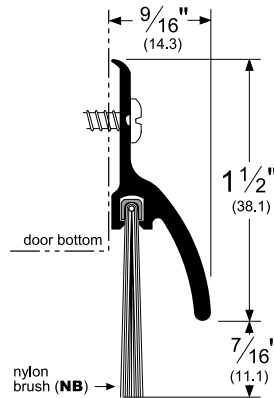

Architectural Door Accessories

ASSA ABLOY

Pemko Brush Gasketing: Aluminum Retainers with Rain Drip

The global leader in
door opening solutions

345_NB

AVAILABLE FINISHES: A, BDG, D, G, PW

WIDTH: 9/16" (14.3 mm)

PROFILE HEIGHT: 1-1/2" (38.1 mm)

HEIGHT INCLUDING BRUSH: 1-15/16" (49.2 mm)

A (Mill Finish Aluminum)

BDG (Bright Dip Gold Anodized Aluminum)

D (Dark Bronze Anodized Aluminum)

G (Gold Anodized Aluminum)

PW (Painted White Aluminum)