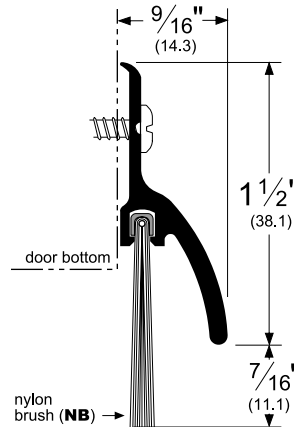

Architectural Door Accessories

ASSA ABLOY

Pemko Brush Gasketing:
Aluminum Retainers with Rain Drip

The global leader in
door opening solutions

345_NB